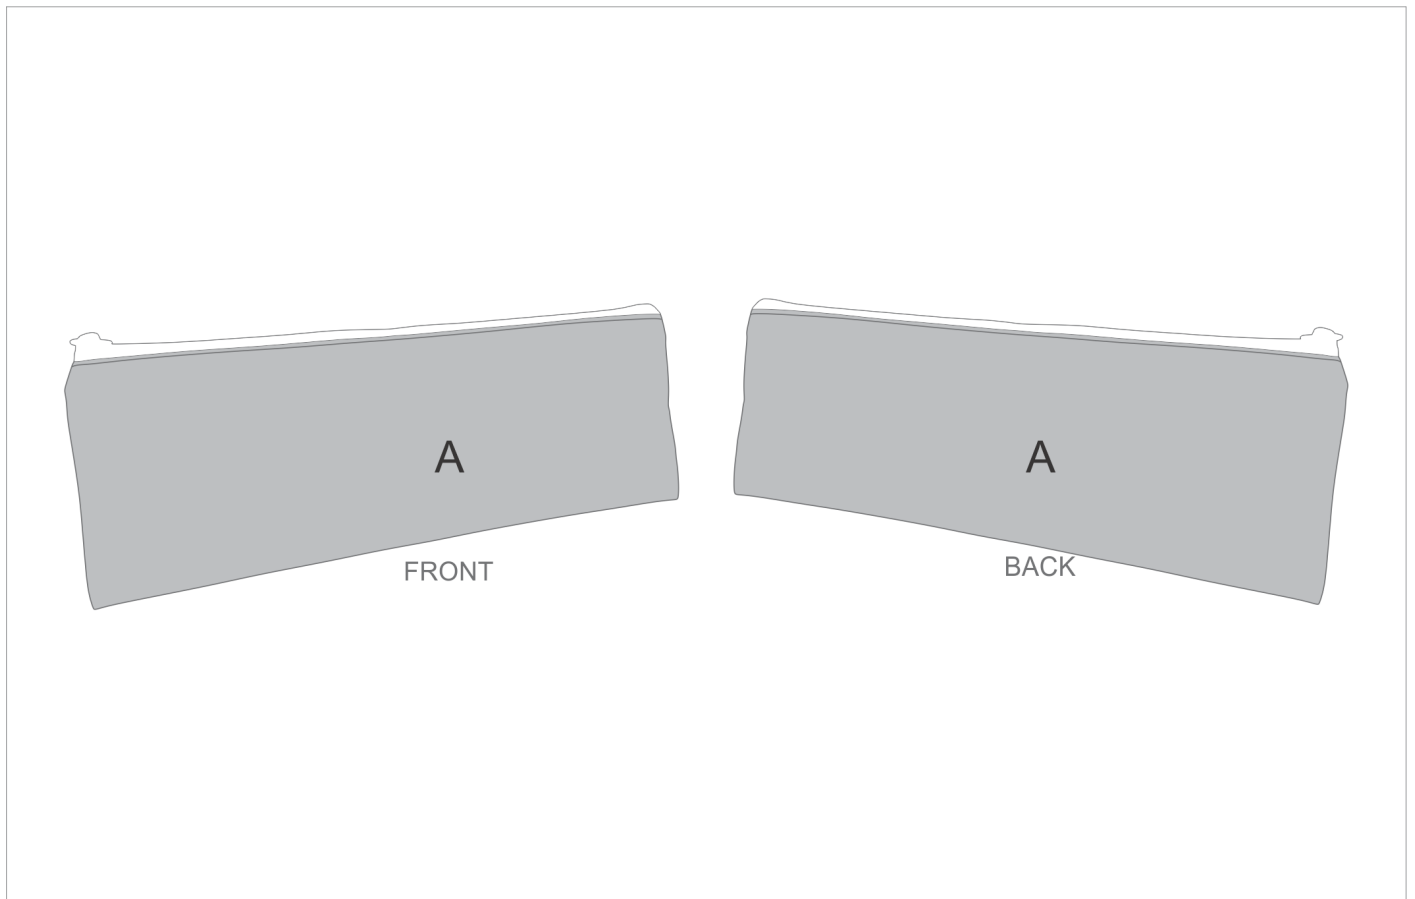

# SG-HP-112-G

### Need to know:

- Includes 1-Position Sublimation (setup fees apply)
- **Please Note: We cannot guarantee 100% logo Alignment on all Brandable Panels.**

#### **Position A**

1. Custom Sublimation A (CPSUB-A)  
Full Colour  
Size: 344mm wide x 241mm high